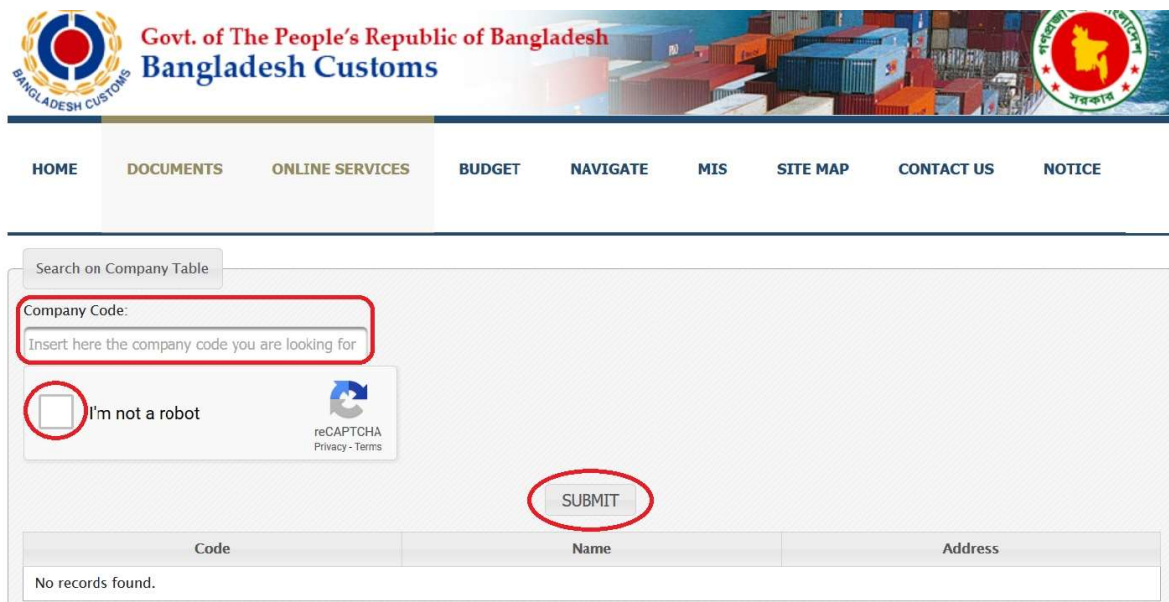

Search a company name and address using BIN

Go to the **Online Services** menu then click the **Search Reference Data**. Select **Search Company** afterwards

After going to Company Search, there will be an option to insert the Company Code where the Company Code needs to be given. After entering the Company Code, check the box beside 'I'm not a robot' then click on the 'SUBMIT' button.